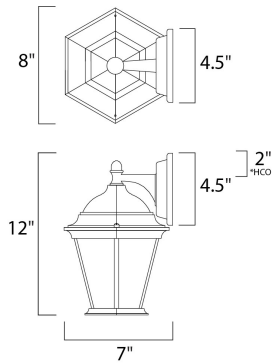

PRODUCT DESCRIPTION

MEASUREMENTS

DIMENSION : 8" W x 12" H x 7" Ext
BACK PLATE : 4.53" W x 4.53" H x 5" HCO
HANGING WEIGHT : 2.58 lb

LAMPING

INPUT VOLTAGE : 120V
LUMENS : 900 Rated (650 Del.)
BULB : 1 x 9W LED E26 Medium , 9W Total
BULB INCLUDED : (Included)
DIMMABLE :
CRI : 90+ CRI
COLOR_TEMP : 3000K

FINISHES OPTION

Black (BK)

GLASS

Frosted FT

MATERIAL

Die Cast Aluminum

RATINGS

cETLus
Wet Location
JA8 Bulb In

ADDITIONAL

RATED LIFE 25000 Hours
OPERATING TEMPERATURE:
-20°C (-4°F), 40°C (104°F)

Always consult a qualified electrician before installing any lighting product.